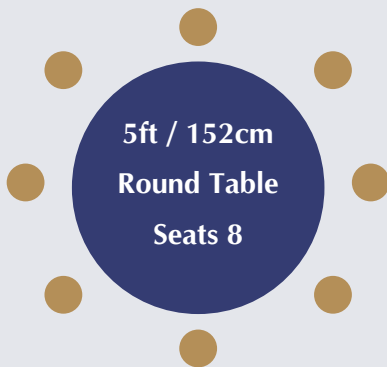

**Square
Table Cloth
70" / 178cm**

**Round Table Cloth
90" / 228cm
Drop 27" / 69cm**

**Square
Table Cloth
70" / 178cm**

**Round Table Cloth
108" / 274cm
Drop 30" / 76cm**

**Square
Table Cloth
90" / 228cm**

**Round Table Cloth
118" / 300cm
Drop 29" / 74cm**

**Square
Table Cloth
90" / 228cm**

**Round Table Cloth
118" / 300cm
Drop 26" / 66cm**

**Square
Table Cloth
90" / 228cm**

**Round Table Cloth
130" / 330cm
Drop 29" / 74cm**

**Rectangular Table Cloth
70" x 108" / 178cm x 274cm**

**Rectangular Table Cloth
70" x 144" / 178cm x 366cm**

When fitting a square table cloth on a round table a concave effect will be created.

Our round table cloths are made from one piece of material and therefore, have no seams or joins.

All of our round and trestle tables are a standard height of 30" / 76cm.

All measurements are approximate and for guidance only.