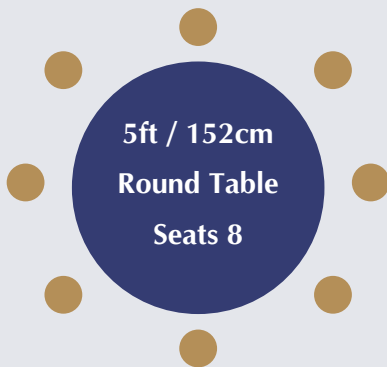

**Square
Table Cloth
70" / 178cm**

**Round Table Cloth
90" / 228cm
Drop 27" / 69cm**

**Square
Table Cloth
70" / 178cm**

**Round Table Cloth
108" / 274cm
Drop 30" / 76cm**

**Square
Table Cloth
90" / 228cm**

**Round Table Cloth
118" / 300cm
Drop 29" / 74cm**

**Square
Table Cloth
90" / 228cm**

**Round Table Cloth
118" / 300cm
Drop 26" / 66cm**

Square
Table Cloth
90" / 228cm

Round Table Cloth
130" / 330cm
Drop 29" / 74cm

Rectangular Table Cloth
70" x 108" / 178cm x 274cm

Square
Table Cloth*
90" / 228cm
Drop 27" / 69cm

*Please note two table cloths are required to cover an 8ft x 3ft Trestle Table.

When fitting a square table cloth on a round table a concave effect will be created.

Our round table cloths are made from one piece of material and therefore, have no seams or joins.

All of our round and trestle tables are a standard height of 30" / 76cm.

All measurements are approximate and for guidance only.